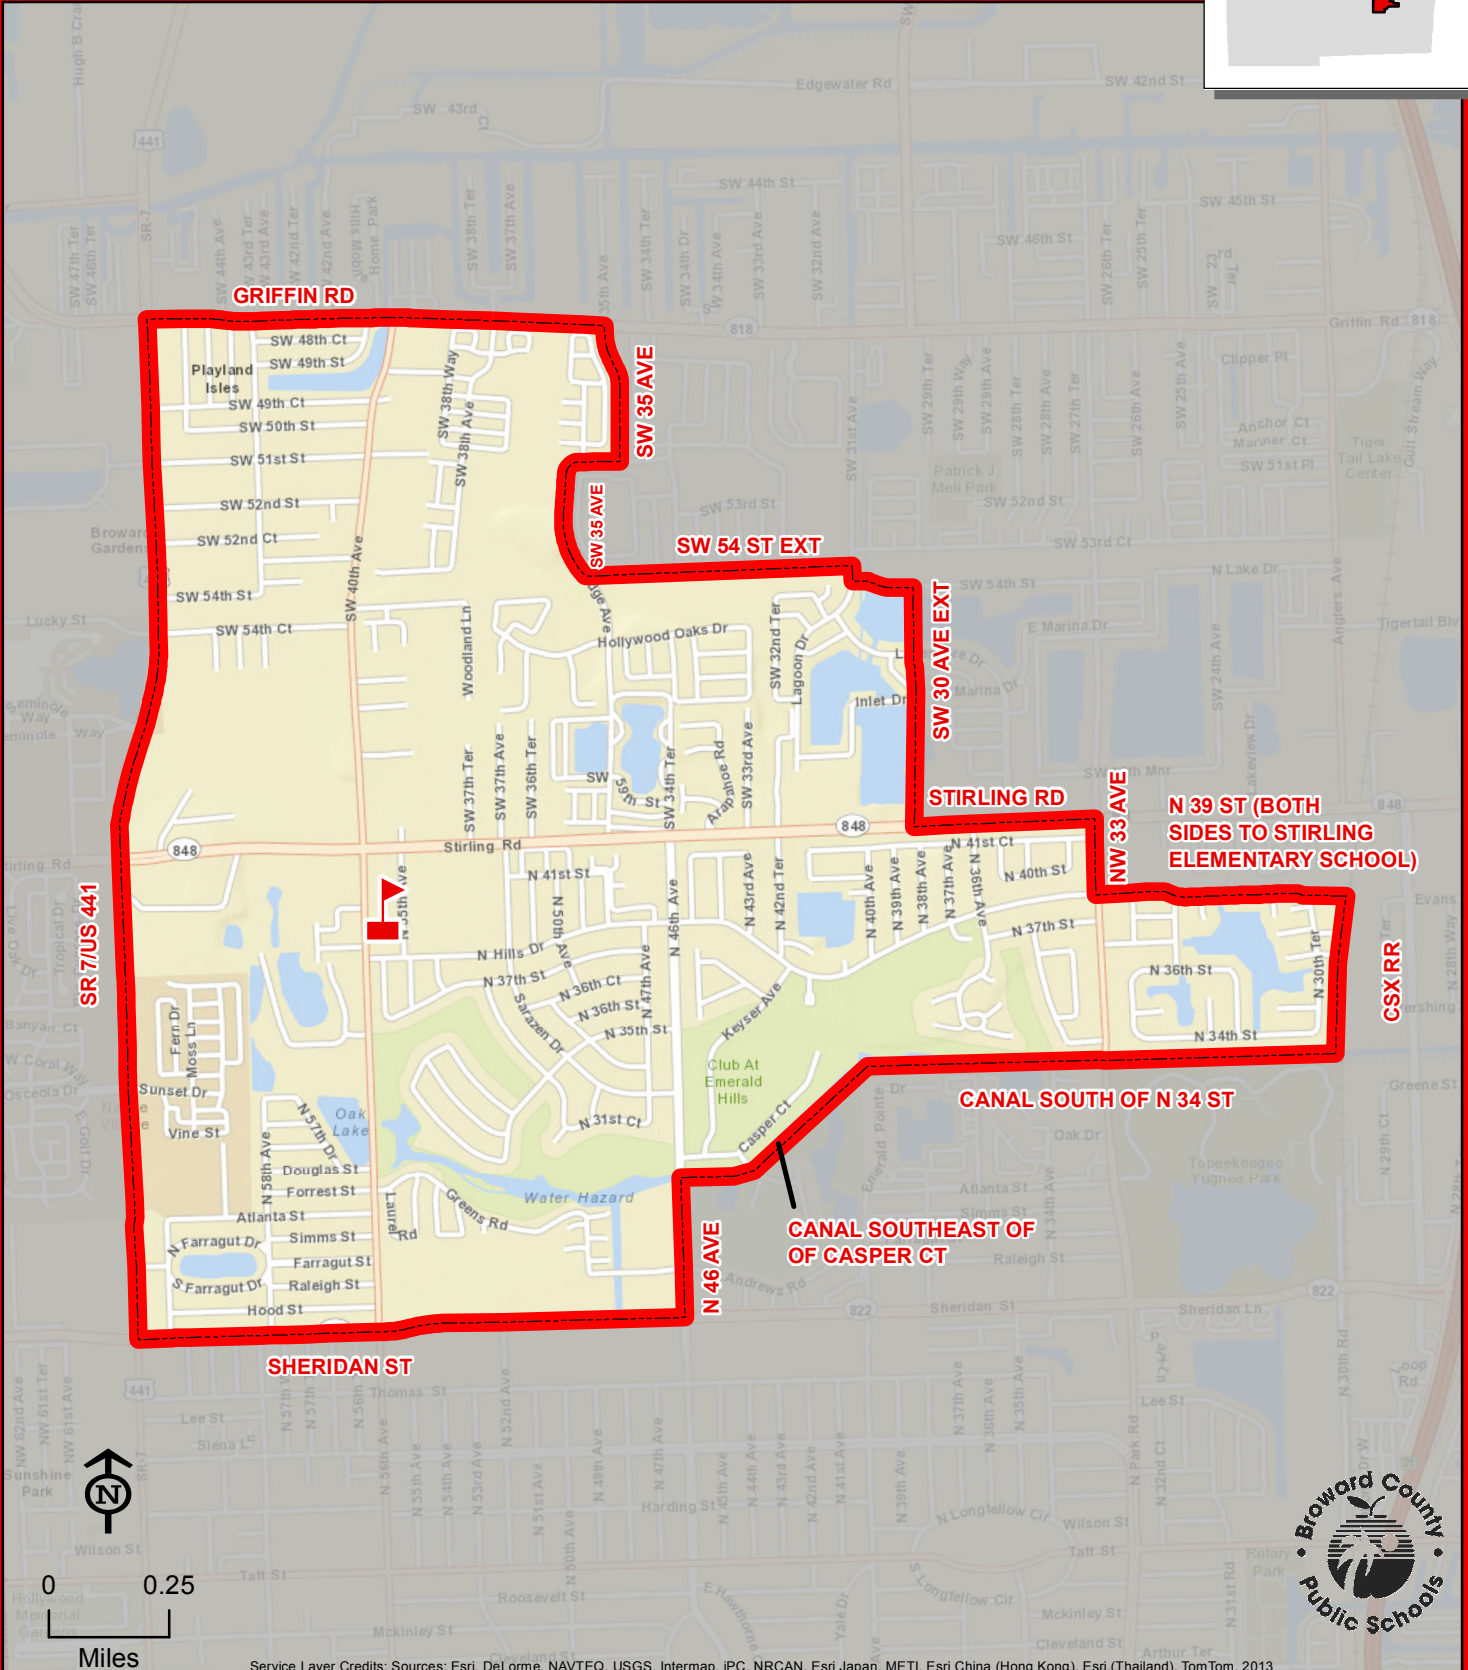

STIRLING ELEMENTARY SCHOOL

5500 STIRLING ROAD
HOLLYWOOD, FLORIDA 33021
754-323-7600

STIRLING

THIS MAP IS FOR CONCEPTUAL PURPOSES ONLY AND SHOULD NOT BE USED FOR LEGAL BOUNDARY DETERMINATIONS